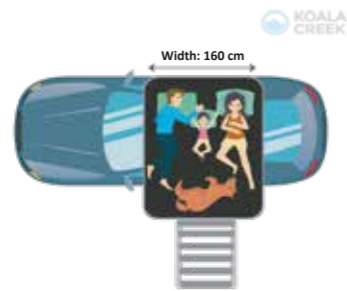

2 = Koala Creek® Teide 140L (V2)
 Persons: 2
 Mattress size: 140 x 240 x 6 cm.
 Colors: Dark Grey + FRID coating*
 Ranger Green + FRID coating* (V2)

7 = Koala Creek® Teide 190L-V2
 Persons: 2 - 3 - 4
 Mattress size: 190 x 240 x 6 cm.
 Dark Grey + FRID coating*

Koala Creek® rooftop tent accessories

3 = Koala Creek® Eiger 160K-V2
 Persons: 2 - 3
 Mattress size: 160 x 240 x 6 cm.
 Colors: Dark Grey + FRID coating*
 Ranger Green + FRID coating*

4 = Koala Creek® Teide 160L-V2
 Persons: 2 - 3
 Mattress size: 160 x 240 x 6 cm.
 Dark Grey + FRID coating*